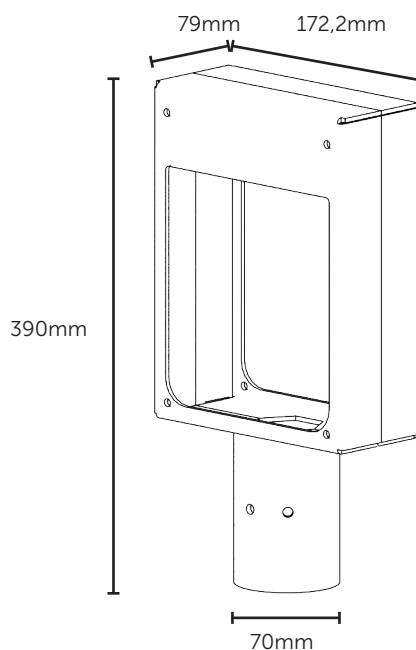

IK10

Measurement

172,2x390x79mm

Gross Measurement

340x187x89mm

Weight

0,95kg

Gross weight

1,0kg

Cable entry

Ø40mm

Attachment for pole

Pole size: Ø60mm

Accessories

M8x10 Fastener bolts 2 pcs

M4x10 mounting bolts for Zaptec Go 8 pcs