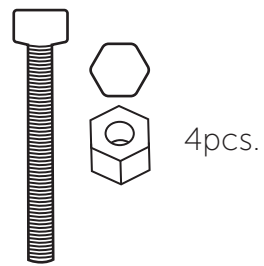

ONEPOLE R60 Adapter

ONEPOLE

A Q-Light product

A Q-Light product