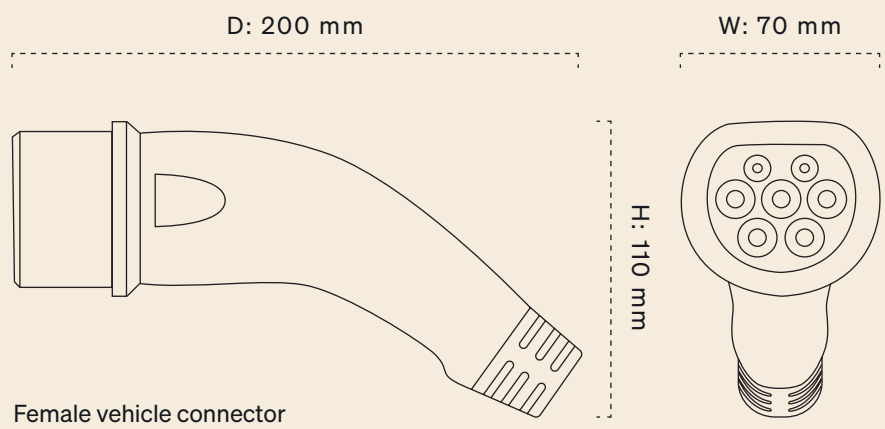

# Zaptec Charging Cable → plug in and power up for your next adventure

A safe and durable charging cable designed to resist harsh weather conditions. The charging cable is available in two different lengths: 5 m and 7.5 m.

## Technical specifications

Type 2 to Type 2, 3-phase

**Max. current and charging output**32 A 3-phase  
480 V AC**Charging effect**

22 kW

**Length**

5 or 7.5 metres

**Weight**

3.114 kg or 4.252 kg