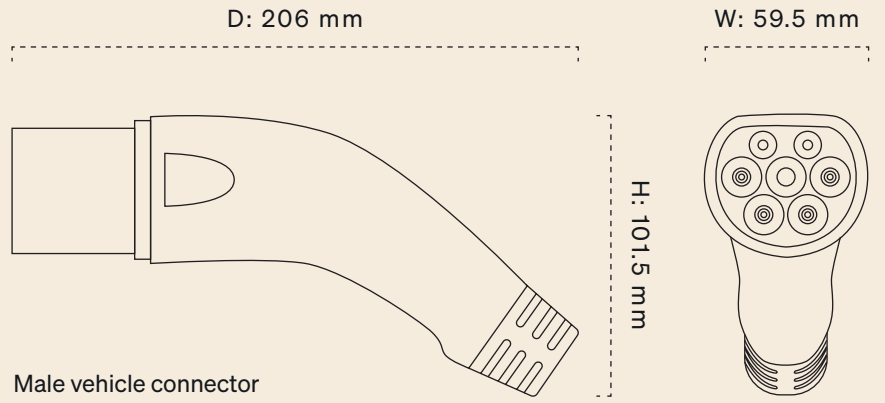

# Zaptec Charging Cable → plug in and power up for your next adventure

A safe and durable charging cable designed to resist harsh weather conditions. The charging cable is available in two different lengths: 5 m and 7.5 m.

## Technical specifications

Type 2 to Type 2, 3-phase

**Max. current and charging output**32 A 3-phase  
480 V AC**Charging effect**

22 kW

**Length**

5 or 7.5 metres

**Weight**

3.114 kg or 4.252 kg

**Degree of protection**

IP54

**Temperature range**

-30°C to +50°C

IEC 62196-2 Standard